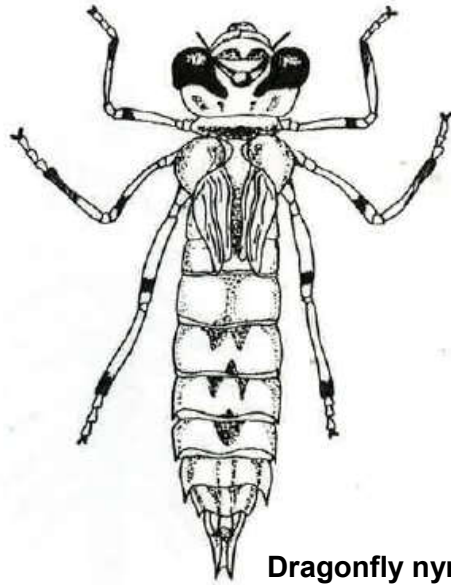

Pond Life Identification

Water mite

bloodworm

cyclops

Mosquito pupa

Pond skater

Water flea

flatworm

Pea mussel

leech

Water hoglouse

Wandering snail

Ramshorn snail

Cased caddis-fly larva

Dragonfly nymph

Damselfly nymph

Alderfly nymph

Mayfly nymph

Great diving beetle larva

Greater water boatman

Great diving beetle

Lesser water boatman

Whirligig beetle

Taking Care of Sussex