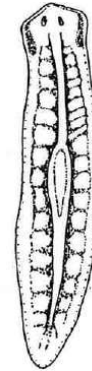

Pond Life Identification

Water mite

bloodworm

cyclops

Mosquito pupa

Pond skater

Water flea

flatworm

Pea mussel

leech

Water hoglouse

Wandering snail

Ramshorn snail

Cased caddis-fly larva

Dragonfly nymph

Damselfly nymph