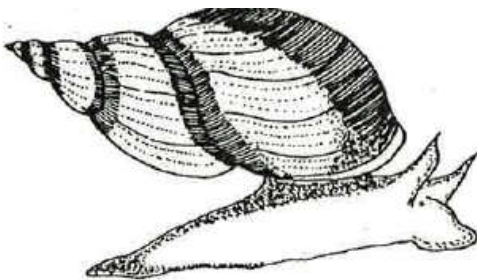

Pond Life Identification

Water mite

bloodworm

cyclops

Mosquito pupa

Pond skater

Water flea

flatworm

Pea mussel

leech

Water hoglouse

Wandering snail

Ramshorn snail

Cased caddis-fly larva

Dragonfly nymph

Damselfly nymph