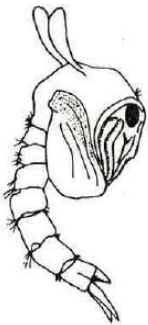

Pond Life Identification

Water mite

bloodworm

cyclops

Mosquito pupa

Pond skater

Water flea

flatworm

Pea mussel

leech

Water hoglouse

Wandering snail

Ramshorn snail

Cased caddis-fly larva

Dragonfly nymph

Damselfly nymph

Alderfly nymph

Mayfly nymph

Great diving beetle larva

Greater water boatman

Great diving beetle

Lesser water boatman

Whirligig beetle

Taking Care of Sussex