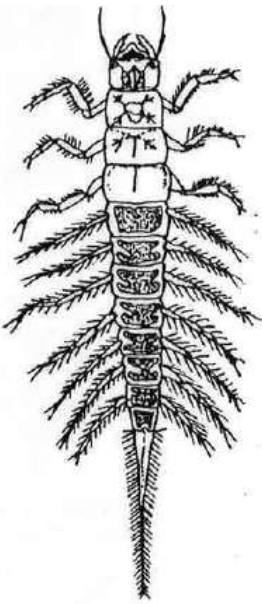

Pond Life Identification

Water mite

bloodworm

cyclops

Mosquito pupa

Pond skater

Water flea

flatworm

Pea mussel

leech

Water hoglouse

Wandering snail

Ramshorn snail

Cased caddis-fly larva

Dragonfly nymph

Damselfly nymph

Alderfly nymph

Mayfly nymph

Great diving beetle larva

Greater water boatman

Great diving beetle

Lesser water boatman

Whirligig beetle

Taking Care of Sussex