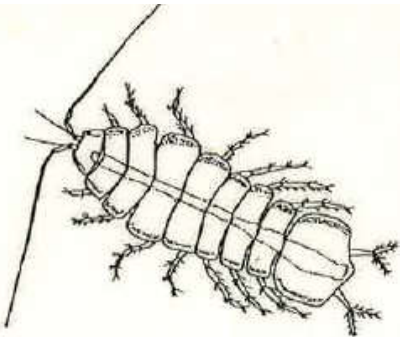

Pond Life Identification

Water mite

bloodworm

cyclops

Mosquito pupa

Pond skater

Water flea

flatworm

Pea mussel

leech

Water hoglouse

Wandering snail

Ramshorn snail

Cased caddis-fly larva

Dragonfly nymph

Damselfly nymph

Alderfly nymph

Mayfly nymph

Great diving beetle larva

Greater water boatman

Great diving beetle

Lesser water boatman

Whirligig beetle

Taking Care of Sussex