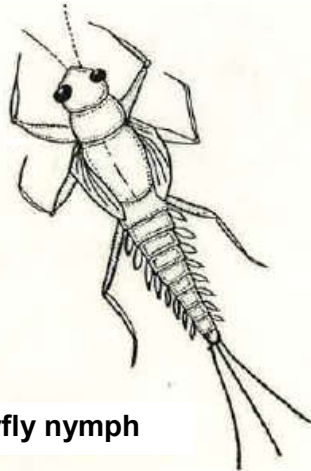

Pond Life Identification

Water mite

bloodworm

cyclops

Mosquito pupa

Pond skater

Water flea

flatworm

Pea mussel

leech

Water hoglouse

Wandering snail

Ramshorn snail

Cased caddis-fly larva

Dragonfly nymph

Damselfly nymph

Alderfly nymph

Mayfly nymph

Great diving beetle larva

Greater water boatman

Great diving beetle

Lesser water boatman

Whirligig beetle

Taking Care of Sussex