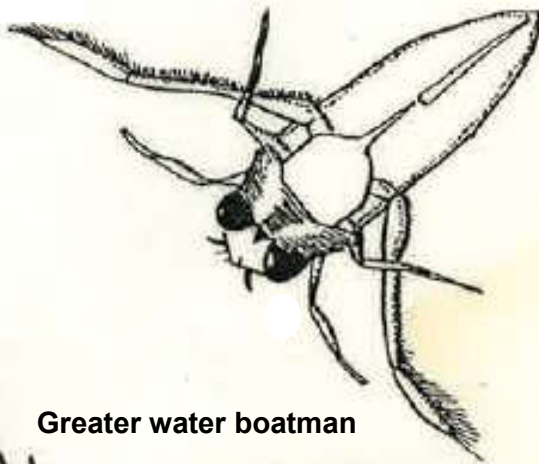

Pond Life Identification

Water mite

bloodworm

cyclops

Mosquito pupa

Pond skater

Water flea

flatworm

Pea mussel

leech

Water hoglouse

Wandering snail

Ramshorn snail

Cased caddis-fly larva

Dragonfly nymph

Damselfly nymph

Alderfly nymph

Mayfly nymph

Great diving beetle larva

Greater water boatman

Great diving beetle

Lesser water boatman

Whirligig beetle

Taking Care of Sussex