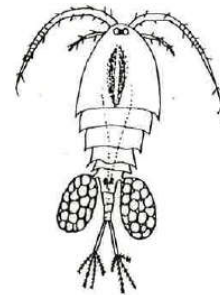

Pond Life Identification

Water mite

bloodworm

cyclops

Mosquito pupa

Pond skater

Water flea

flatworm

Pea mussel

leech

Water hoglouse

Wandering snail

Ramshorn snail

Cased caddis-fly larva

Dragonfly nymph

Damselfly nymph

Alderfly nymph

Mayfly nymph

Great diving beetle larva

Greater water boatman

Great diving beetle

Lesser water boatman

Whirligig beetle

Taking Care of Sussex