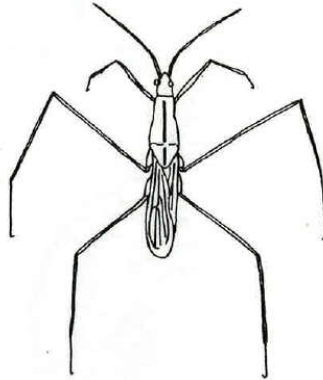

Pond Life Identification

Water mite

bloodworm

cyclops

Mosquito pupa

Pond skater

Water flea

flatworm

Pea mussel

leech

Water hoglouse

Wandering snail

Ramshorn snail

Cased caddis-fly larva

Dragonfly nymph

Damselfly nymph

Alderfly nymph

Mayfly nymph

Great diving beetle larva

Greater water boatman

Great diving beetle

Lesser water boatman

Whirligig beetle

Taking Care of Sussex