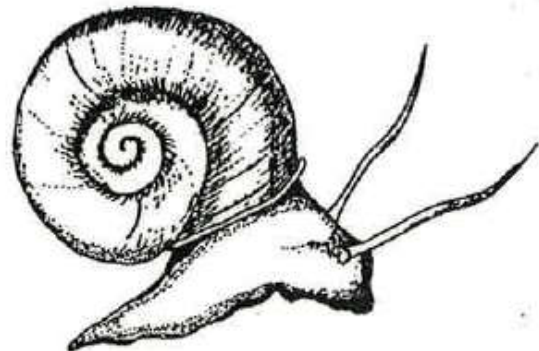

Pond Life Identification

Water mite

bloodworm

cyclops

Mosquito pupa

Pond skater

Water flea

flatworm

Pea mussel

leech

Water hoglouse

Wandering snail

Ramshorn snail

Cased caddis-fly larva

Dragonfly nymph

Damselfly nymph

Alderfly nymph

Mayfly nymph

Great diving beetle larva

Greater water boatman

Great diving beetle

Lesser water boatman

Whirligig beetle

Taking Care of Sussex