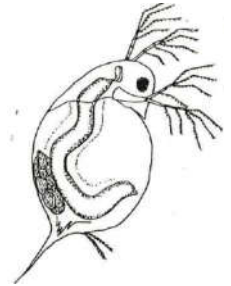

Pond Life Identification

Water mite

bloodworm

cyclops

Mosquito pupa

Pond skater

Water flea

flatworm

Pea mussel

leech

Water hoglouse

Wandering snail

Ramshorn snail

Cased caddis-fly larva

Dragonfly nymph

Damselfly nymph

Alderfly nymph

Mayfly nymph

Great diving beetle larva

Greater water boatman

Great diving beetle

Lesser water boatman

Whirligig beetle

Taking Care of Sussex