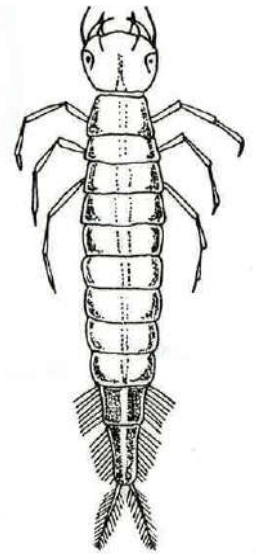

Pond Life Identification

Water mite

bloodworm

cyclops

Mosquito pupa

Pond skater

Water flea

flatworm

Pea mussel

leech

Water hoglouse

Wandering snail

Ramshorn snail

Cased caddis-fly larva

Dragonfly nymph

Damselfly nymph

Alderfly nymph

Mayfly nymph

Great diving beetle larva

Greater water boatman

Great diving beetle

Lesser water boatman

Whirligig beetle

Taking Care of Sussex